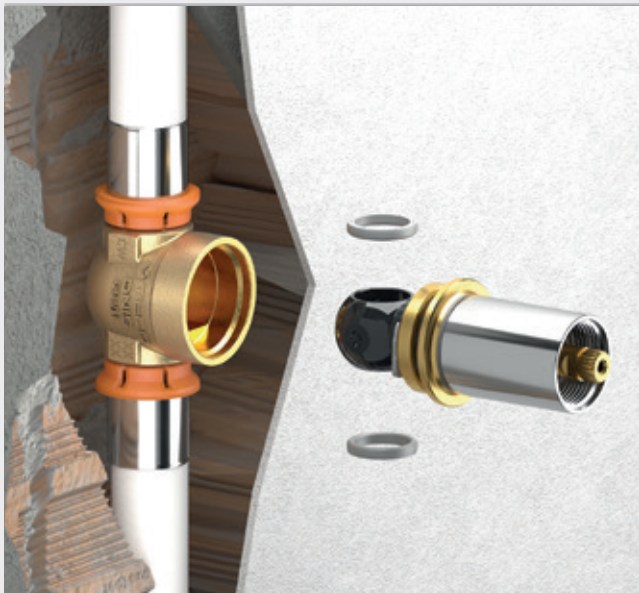

## Features of anti-jamming valves

### SOFT TURN ANTI-JAMMING VALVE

Like the whole range of Teco products dedicated to conveying water, the **Ultra** and **164** valves are equipped with a shut-off assembly, which ensures a low operating torque that remains constant over time, known as “**Soft Turn**”.

The combination of engineered polymer balls and specially designed seals ensures correct operation that is always soft in the event of emergency or when carrying out maintenance on the system.

### FULL FLOW

TECO full flow ball valves have a flow rate in line with EN 806-2: Paragraph 6.1.