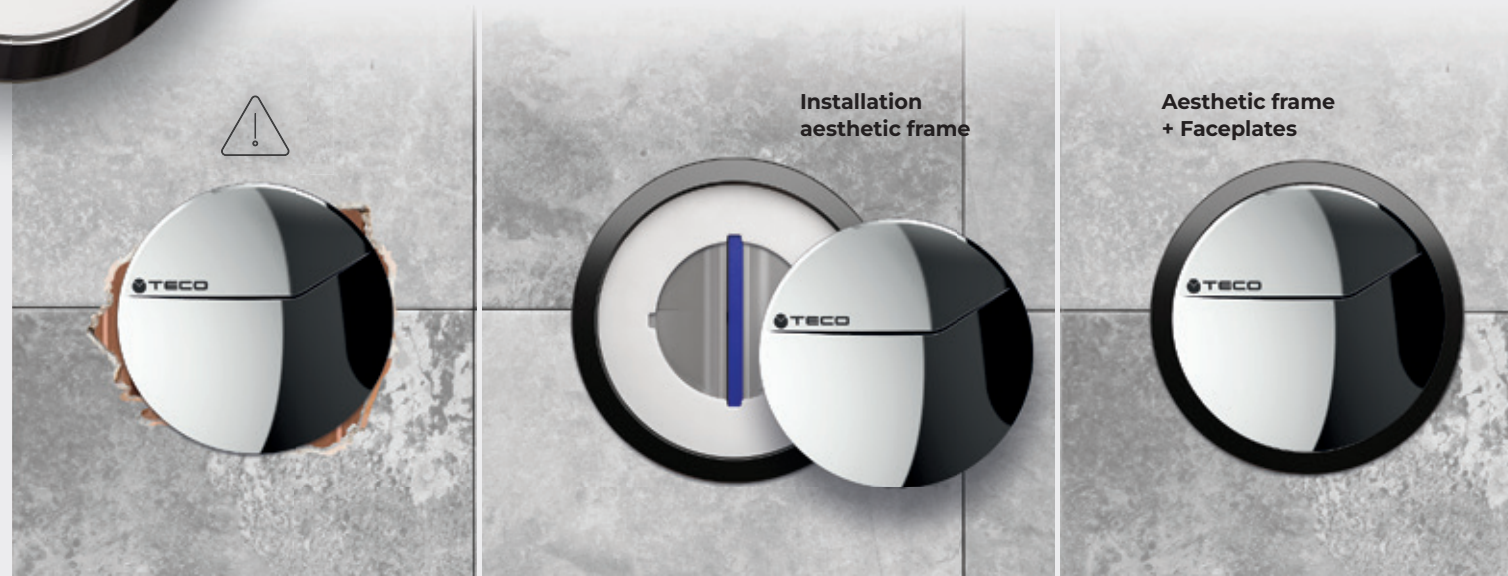

### FRAME FINISHES\*

CHROME POLISHED

BLACK SOFT TOUCH

SILVER

WHITE

\*supplied separately.

NEW

# 164 MULTI-CLAMP